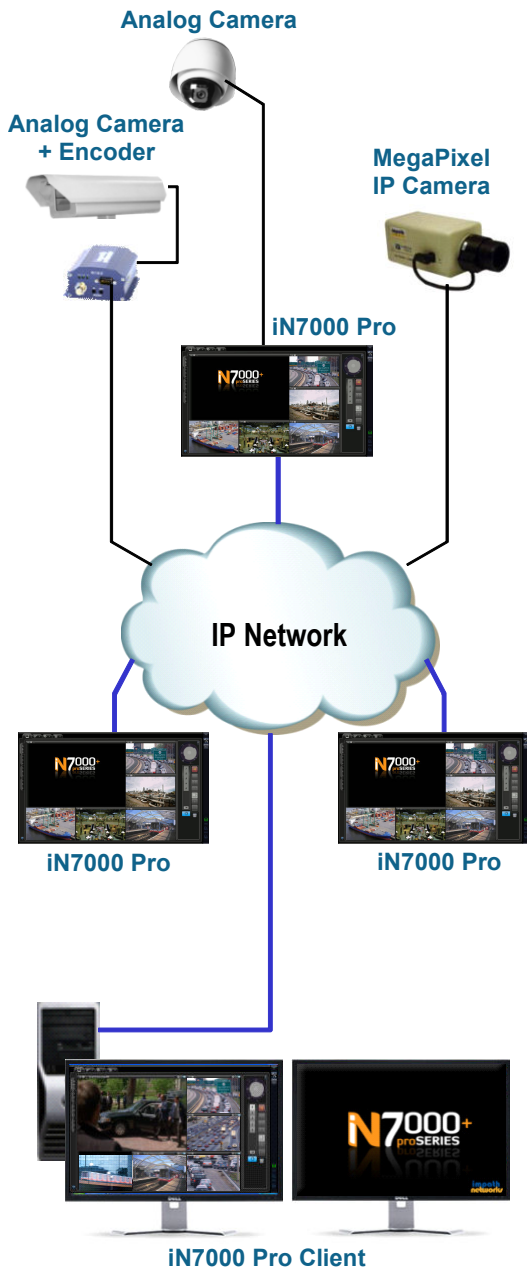

iN7000Pro Series

Typical Application

Model	Capacity
iN7016	16 Channel 480fps
iN7032	32 Channel 960fps
iN7048	48 Channel 1440fps
iN7064	64 Channel 1920fps,

* Monitors not included

System

Operating System
CPU
HDD (TB) Expandable to 9 TB
HDD Configurations
RAM (GB)
Network Interface
Graphics
Backup Device
USB Connectors
Peripherals (incl.)

Video Storage

Compression
Resolution
(CIF/2CIF/DCIF/4CIF)

Video Capacity

Recording @ 704x480
Playback @ 704 x 480

Video In/Out

Combined IP and Analog
Spot Monitor

Backup Media

Video Analytics (optional)

DVR Features

Searching
Recording Modes

Pre/Post Delays

User Administration

User Interface

Remote Access

Environmental

Operating Temperature
Storage Temperature
Relative Humidity

Power Requirements

Input Voltage / Power

Chassis Options

1) Lite
  2) Rack Mount
  3) Rack Mount Hot Swap HD
2. Dimensions (WxDxH)

1) Mid Tower
2) 4U - EIA RS-310C
3) 4U - EIA RS-310C

Warranty

Basic
Extended Warranty

iN7016 iN7032 iN7048 iN7064

Genuine Microsoft Windows 7 Professional 64 bit
Dual Core
Quad Core
1.5 3.0 3.0 3.0
Raid 5
2 2 4 4
IEEE 802.3 Ethernet RJ-45, PCI-E Gigabit Ethernet
PCI-E, 256MB RAM, Dual Monitor Support
DVR-RW Included (Blu-Ray optional)
6 Minimum
Keyboard and mouse

Native H.264, MPEG-4, or MJPEG.
NTSC 352x240,704x240,528x320,704x480

480 960 1440 1920
480 960 1440 1920

16 32 48 64
Detachable window

DVD-RW, USB, Blu-Ray(Optional)

Advanced Motion (entering/leaving, moving inside, loitering, or stopped in described areas), Fire, Object Tracking, or All Inclusive Package

Timeline and Keyword
Weekly and One Time Schedules (time/date), Continuous or Event Triggered (DI, Motion, Signal Fault, POS Event).

1-10 sec/ 3-30sec in msec. increments

Multi-level user account authorization. Features access permissions per User (remote access, configuration, playback, schedule operation and editing)

Intuitive GUI with dockable windows ideal for multi-display environment featuring configuration, Real-Time Video, Scheduling, Playback windows.

Remote iN7000 connections to any other iN7000 in the network. Remote video viewing via Web Browser or iN7000 Client software.

0 to +40C (32 to +104F)
-20 to +60C (-4 to +140F)
5% to 95% Non-Condensing

90 – 264 VAC / 450W or 650W
(depending on HDD configuration)

iN7016 iN7032 iN7048 iN7064

√ - √ √
√ √ √ √

7.9" x 16.5" x 18.5" (200mm x 420mm x 470mm)
19" x 20.8" x 7" (482mm x 528mm x 177mm)
19" x 21.5" x 7" (482mm x 545mm x 177mm)

3 Years all inclusive
Optional to 5 year

Impath Networks Canada Corporation 42 Payzant Avenue, Suite 100, Halifax, NS Canada B3B 1Z6 T: 902-468-1010 / F: 902-468-1044
Impath Networks Ltd. 9 Camelot Drive, Suite 100, Ottawa, ON Canada K2G 5W6, T: 613-226-4000 / F: 613-226-4602
www.impathnetworks.com